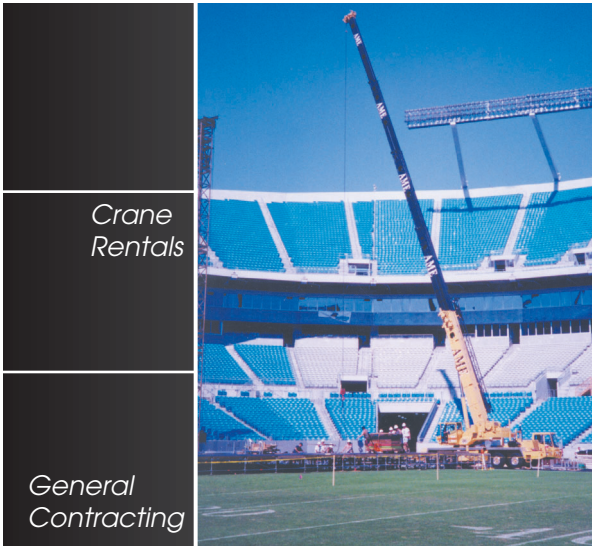

Crane Rentals